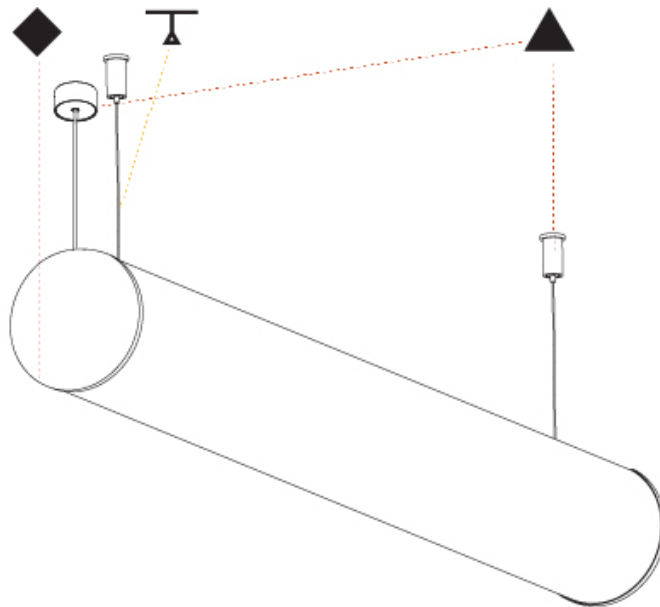

BUNGA SUSPENSION

A30695-

PROJECT

TYPE

SPECIFIER

QUANTITY

DATE

A