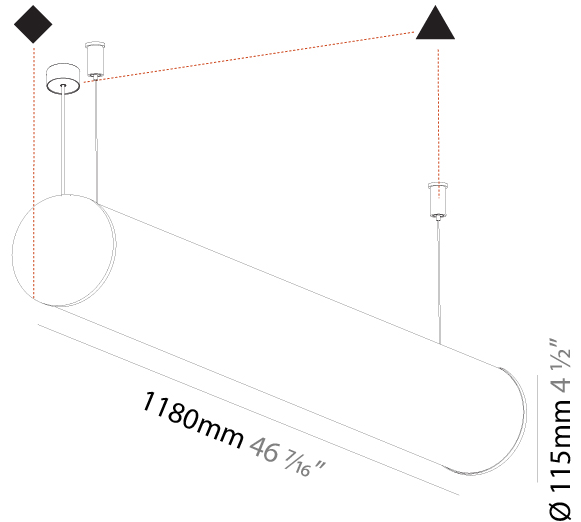

GENERAL

Series: Bunga
Brand: Prolicht
Division: Architectural
Mounting Type: Suspension
Mounting Location: Ceiling
Subcategory: Profile

PHYSICAL

Shape: Cylinder
Length (mm): 1180
Length (in): 46 7/16
Width (mm): 115
Width (in): 4 1/2
Height (mm): 115
Height (in): 4 1/2
Max. Overall Height (mm): 2115
Max. Overall Height (in): 83 1/4
Light Distribution: Omnidirectional
Weight (kg): 4.038
Weight (lbs): 8.88
Diffuser: PMMA - Opal
Fixture Finish: SSR / BKV / CWI / CRY / HAB / UFT / ITA / RUA / FTG / MYG / LOD / PUS / FRO / FUP / KIA / POP / BLS / SPG / MEY / GOH / GUM / CHC / COM / ABZ / JAG / OBR / MOS / ROR
Fixture Material: Aluminum
Cable Details: 2000mm or 6000mm Transparent Cable
Upon Request: Cable colour - White / Black / Orange / Red

ELECTRICAL

Lamp Type: LED (Zhaga Standard)
Input Wattage (W): 20
Total Output Wattage (W): 16 / 12.8 (3500K)
Dimming: Non-Dimming / Phase Dimming (120Vac only) / 0-10V Dimming
Driver Included: Yes
Driver Location: Integrated
Driver Type: Constant Current - 120 / 277Vac
Driver Class: Class 2
Input Voltage (V): 120 - 277
Constant Current (MA): 350 / 400 (3500K)

LED

Color Temperature (*K): 3000 / 3500 / 4000
Max. Delivered Lumen (lm): 2210 / 2293 / 2340
CRI: >80 CRI
Lamp Life (hrs): 50000

OPTICAL

RATINGS AND CERTIFICATIONS

Certified By: Certified for North American Standards
IP rating: IP20