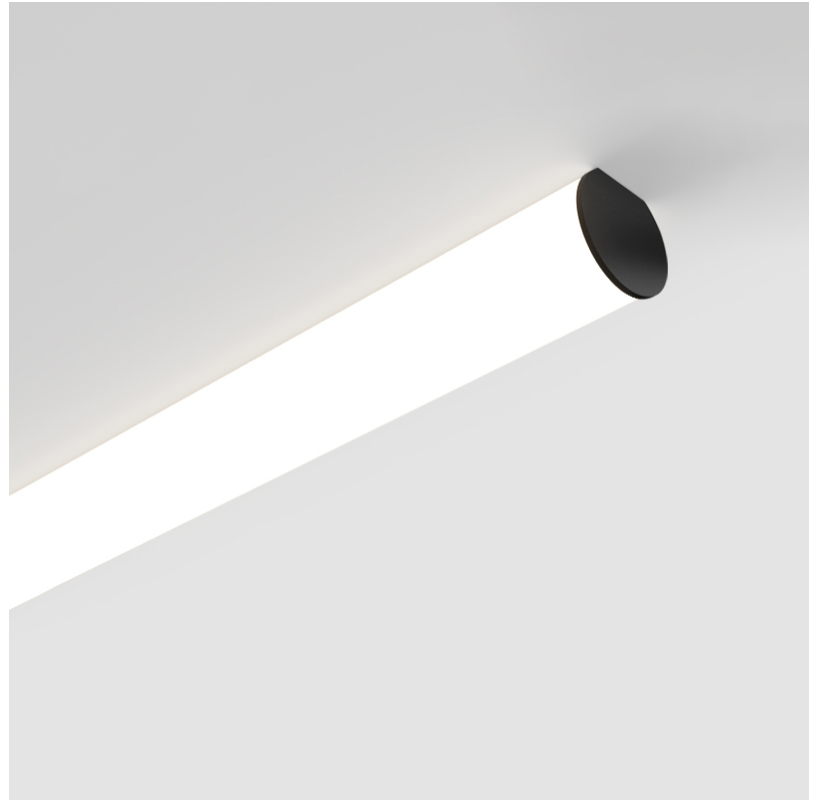

1. To build a product code in our configurator select the specify button on the base model # product page
2. To build a manual product code on this datasheet choose from the options listed below in blue font and add the suffix to the base model #

GENERAL

Series: Bunga
Brand: Prolicht
Division: Architectural
Mounting Type: Surface
Mounting Location: Ceiling
Subcategory: Profile

PHYSICAL

Shape: Cylinder
Diameter (mm): 115
Diameter (in): 4 1/2
Length (mm): 900
Length (in): 35 7/16
Height (mm): 108
Height (in): 4 1/4
Light Distribution: Omnidirectional
Weight (kg): 2.954
Weight (lbs): 6.512
Diffuser: PMMA - Opal
Fixture Finish: SSR / BKV / CWI / CRY / HAB / UFT / ITA / RUA / FTG / MYG / LOD / PUS / FRO / FUP / KIA / POP / BLS / SPG / MEY / GOH / GUM / CHC / COM / ABZ / JAG / OBR / MOS / ROR
Fixture Material: Aluminum

ELECTRICAL

Lamp Type: LED (Zhaga Standard)
Input Wattage (W): 15
Total Output Wattage (W): 12 / 11.2 (3500K)
Dimming: Non-Dimming / Phase Dimming (120Vac only) / 0-10V Dimming
Driver Included: Yes
Driver Location: Integrated
Driver Type: Constant Current - 120 / 277Vac
Driver Class: Class 2
Input Voltage (V): 120 - 277
Constant Current (MA): 350 / 325 (3500K)

LED

Color Temperature (°K): 3000 / 3500 / 4000
Max. Delivered Lumen (lm): 1660 / 1715 / 1750
CRI: >80 CRI
Lamp Life (hrs): 50000

OPTICAL

RATINGS AND CERTIFICATIONS

Certified By: Certified for North American Standards
IP rating: IP20