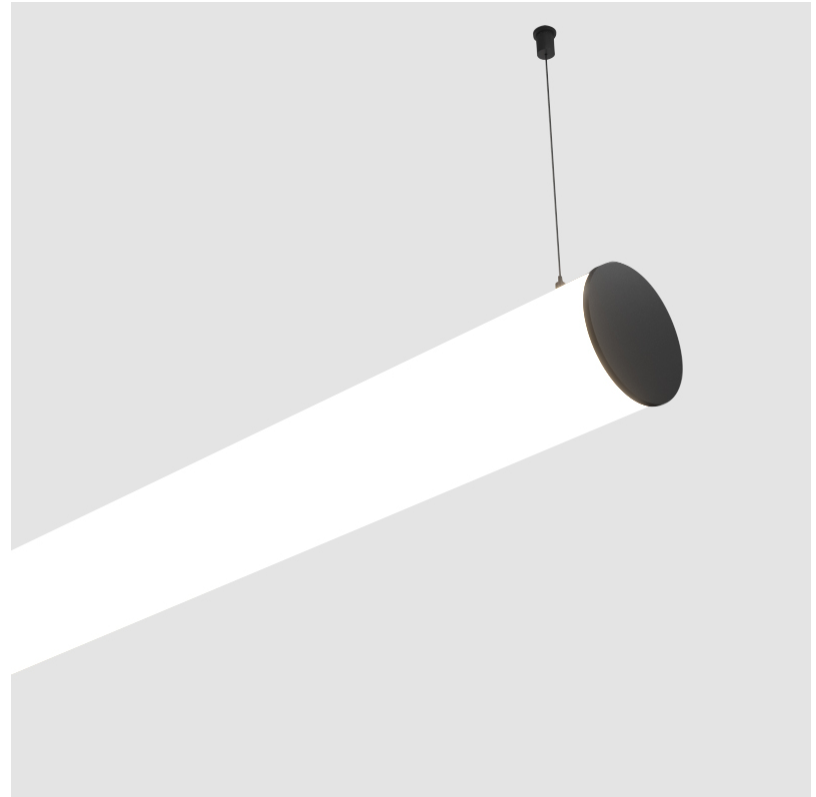

GENERAL

Series: Bunga
Brand: Prolicht
Division: Architectural
Mounting Type: Suspension
Mounting Location: Ceiling
Subcategory: Profile

PHYSICAL

Shape: Cylinder
Length (mm): 1460
Length (in): 57 1/2
Width (mm): 115
Width (in): 4 1/2
Height (mm): 115
Height (in): 4 1/2
Max. Overall Height (mm): 2115
Max. Overall Height (in): 83 1/4
Light Distribution: Omnidirectional
Weight (kg): 4.767
Weight (lbs): 10.509
Diffuser: PMMA - Opal
Fixture Finish: SSR / BKV / CWI / CRY / HAB / UFT / ITA / RUA / FTG / MYG / LOD / PUS / FRO / FUP / KIA / POP / BLS / SPG / MEY / GOH / GUM / CHC / COM / ABZ / JAG / OBR / MOS / ROR
Fixture Material: Aluminum
Cable Details: 2000mm or 6000mm Transparent Cable
Upon Request: Cable colour - White / Black / Orange / Red

ELECTRICAL

Lamp Type: LED (Zhaga Standard)
Input Wattage (W): 25
Total Output Wattage (W): 20 / 16 (3500K)
Dimming: Non-Dimming / Phase Dimming (120Vac only) / 0-10V Dimming
Driver Included: Yes
Driver Location: Integrated
Driver Type: Constant Current - 120 / 277Vac
Driver Class: Class 2
Input Voltage (V): 120 - 277
Constant Current (MA): 350 / 500 (3500K)

LED

Color Temperature (*K): 3000 / 3500 / 4000
Max. Delivered Lumen (lm): 2770 / 2862 / 2920
CRI: >80 CRI
Lamp Life (hrs): 50000

OPTICAL

RATINGS AND CERTIFICATIONS

Certified By: Certified for North American Standards
IP rating: IP20