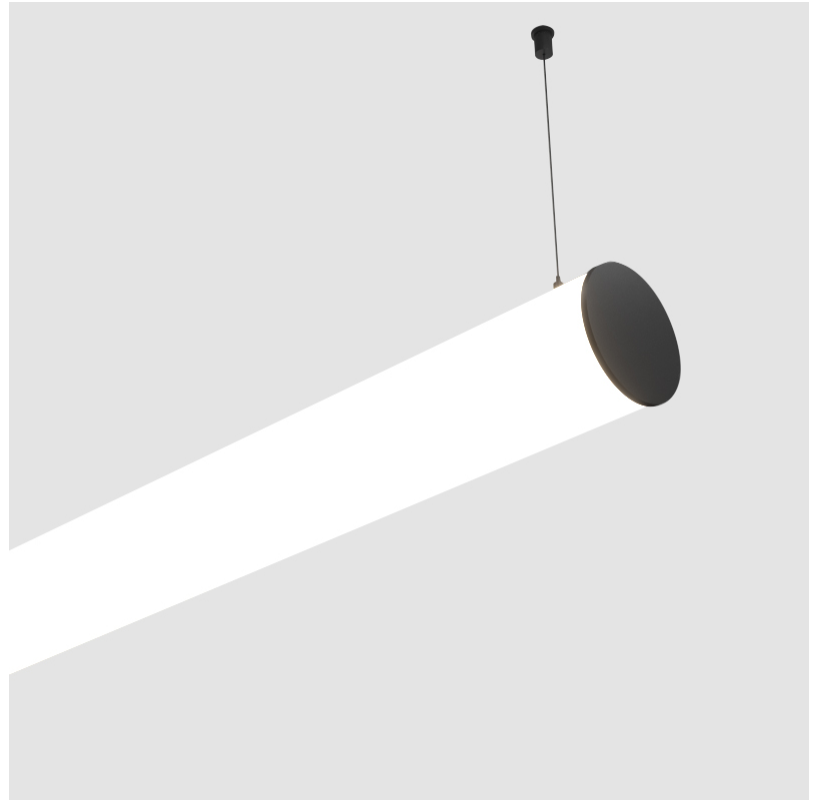

GENERAL

Series: Bunga
Brand: Prolicht
Division: Architectural
Mounting Type: Suspension
Mounting Location: Ceiling
Subcategory: Profile

PHYSICAL

Shape: Cylinder
Length (mm): 1180
Length (in): 46 7/16
Width (mm): 115
Width (in): 4 1/2
Height (mm): 115
Height (in): 4 1/2
Max. Overall Height (mm): 2115
Max. Overall Height (in): 83 1/4
Light Distribution: Omnidirectional
Weight (kg): 4.038
Weight (lbs): 8.88
Diffuser: PMMA - Opal
Fixture Finish: SSR / BKV / CWI / CRY / HAB / UFT / ITA / RUA / FTG / MYG / LOD / PUS / FRO / FUP / KIA / POP / BLS / SPG / MEY / GOH / GUM / CHC / COM / ABZ / JAG / OBR / MOS / ROR
Fixture Material: Aluminum
Cable Details: 2000mm or 6000mm Transparent Cable
Upon Request: Cable colour - White / Black / Orange / Red

ELECTRICAL

Lamp Type: LED (Zhaga Standard)
Input Wattage (W): 20
Total Output Wattage (W): 16 / 12.8 (3500K)
Dimming: Non-Dimming / Phase Dimming (120Vac only) / 0-10V Dimming
Driver Included: Yes
Driver Location: Integrated
Driver Type: Constant Current - 120 / 277Vac
Driver Class: Class 2
Input Voltage (V): 120 - 277
Constant Current (MA): 350 / 400 (3500K)

LED

Color Temperature (*K): 3000 / 3500 / 4000
Max. Delivered Lumen (lm): 2210 / 2293 / 2340
CRI: >80 CRI
Lamp Life (hrs): 50000

OPTICAL

RATINGS AND CERTIFICATIONS

Certified By: Certified for North American Standards
IP rating: IP20