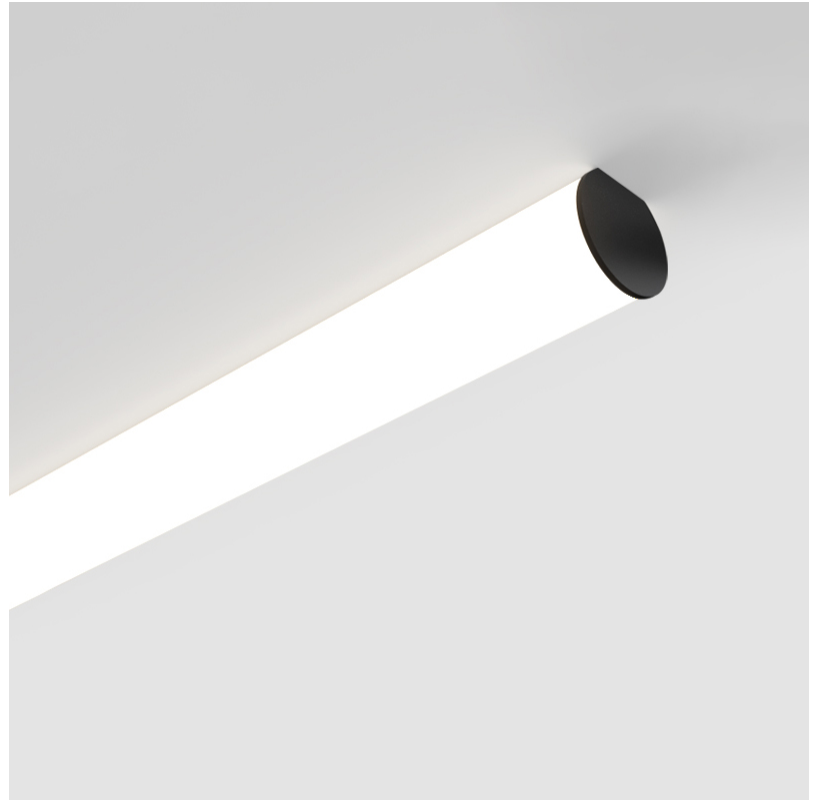

1. To build a product code in our configurator select the specify button on the base model # product page
2. To build a manual product code on this datasheet choose from the options listed below in blue font and add the suffix to the base model #

GENERAL

Series: Bunga
Brand: Prolicht
Division: Architectural
Mounting Type: Surface
Mounting Location: Ceiling
Subcategory: Profile

PHYSICAL

Shape: Cylinder
Diameter (mm): 115
Diameter (in): 4 1/2
Length (mm): 1460
Length (in): 57 1/2
Height (mm): 108
Height (in): 4 1/4
Light Distribution: Omnidirectional
Weight (kg): 4.413
Weight (lbs): 9.729
Diffuser: PMMA - Opal
Fixture Finish: SSR / BKV / CWI / CRY / HAB / UFT / ITA / RUA / FTG / MYG / LOD / PUS / FRO / FUP / KIA / POP / BLS / SPG / MEY / GOH / GUM / CHC / COM / ABZ / JAG / OBR / MOS / ROR
Fixture Material: Aluminum

ELECTRICAL

Lamp Type: LED (Zhaga Standard)
Input Wattage (W): 25
Total Output Wattage (W): 20 / 16 (3500K)
Dimming: Non-Dimming / Phase Dimming (120Vac only) / 0-10V Dimming
Driver Included: Yes
Driver Location: Integrated
Driver Type: Constant Current - 120 / 277Vac
Driver Class: Class 2
Input Voltage (V): 120 - 277
Constant Current (MA): 350 / 500 (3500K)

LED

Color Temperature (°K): 3000 / 3500 / 4000
Max. Delivered Lumen (lm): 2770 / 2862 / 2920
CRI: >80 CRI
Lamp Life (hrs): 50000

OPTICAL

RATINGS AND CERTIFICATIONS

Certified By: Certified for North American Standards
IP rating: IP20