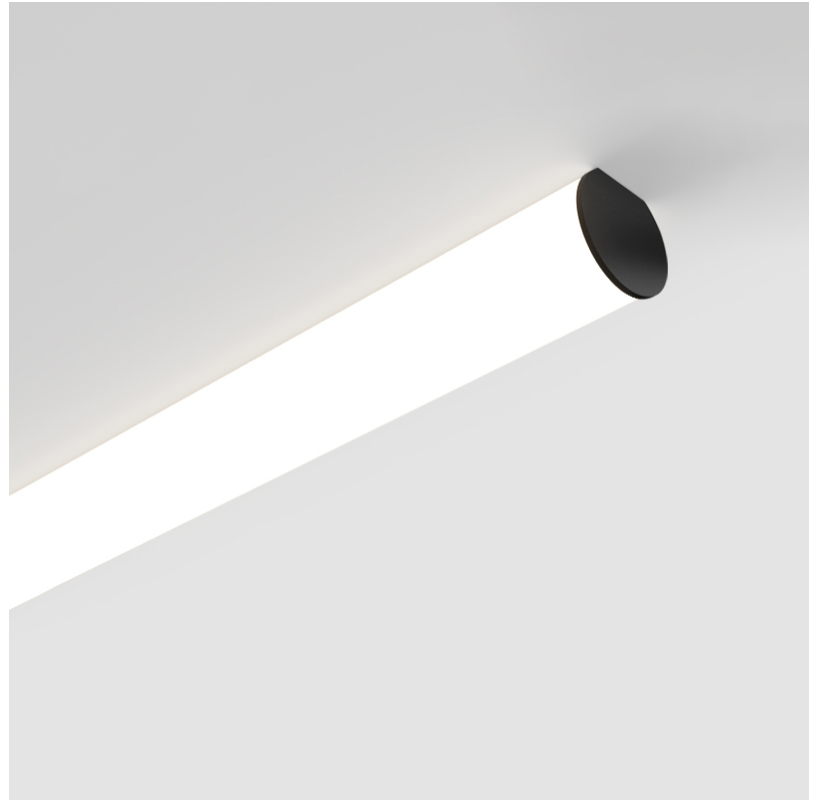

1. To build a product code in our configurator select the specify button on the base model # product page
2. To build a manual product code on this datasheet choose from the options listed below in blue font and add the suffix to the base model #

GENERAL

Series: Bunga
Brand: Prolicht
Division: Architectural
Mounting Type: Surface
Mounting Location: Ceiling
Subcategory: Profile

PHYSICAL

Shape: Cylinder
Diameter (mm): 115
Diameter (in): 4 1/2
Length (mm): 2020
Length (in): 79 1/2
Height (mm): 108
Height (in): 4 1/4
Light Distribution: Omnidirectional
Weight (kg): 5.866
Weight (lbs): 12.932
Diffuser: PMMA - Opal
Fixture Finish: SSR / BKV / CWI / CRY / HAB / UFT / ITA / RUA / FTG / MYG / LOD / PUS / FRO / FUP / KIA / POP / BLS / SPG / MEY / GOH / GUM / CHC / COM / ABZ / JAG / OBR / MOS / ROR
Fixture Material: Aluminum

ELECTRICAL

Lamp Type: LED (Zhaga Standard)
Input Wattage (W): 35
Total Output Wattage (W): 28 / 22.8 (3500K)
Dimming: Non-Dimming / Phase Dimming (120Vac only) / 0-10V Dimming
Driver Included: Yes
Driver Location: Integrated
Driver Type: Constant Current - 120 / 277Vac
Driver Class: Class 2
Input Voltage (V): 120 - 277
Constant Current (MA): 350 / 700 (3500K)

LED

Color Temperature (°K): 3000 / 3500 / 4000
Max. Delivered Lumen (lm): 3870 / 4008 / 4090
CRI: >80 CRI
Lamp Life (hrs): 50000

OPTICAL

RATINGS AND CERTIFICATIONS

Certified By: Certified for North American Standards
IP rating: IP20